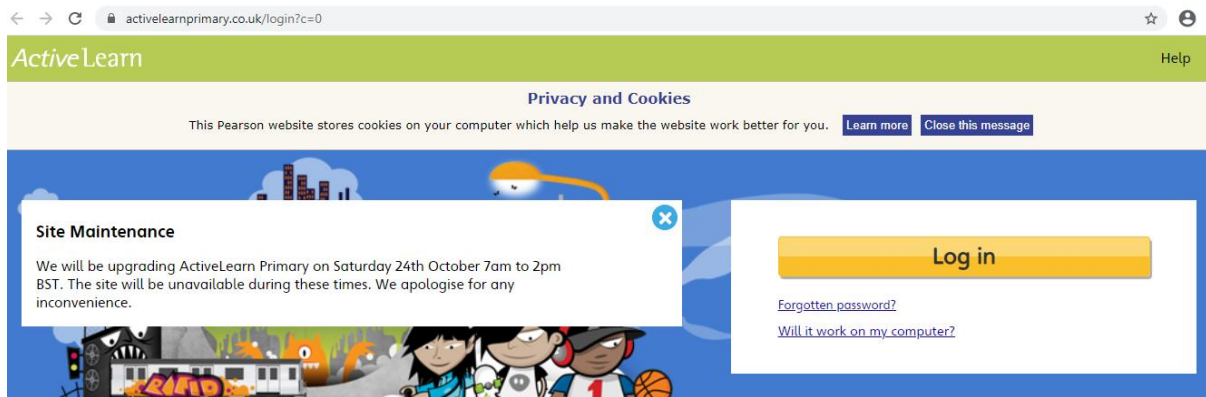

Allocating Work on Active Learn

All children, in all year groups, have been set up with pupil logins to the Active Learn Platform. This means that in the event of a child /bubble having to self-isolate, lessons can be allocated to each child's 'pupil world'. The platform is very child friendly and the children can earn coins by completing the lesson to use in their own worlds!

Log into the Active Learn platform: <https://www.activelearnprimary.co.uk/login>